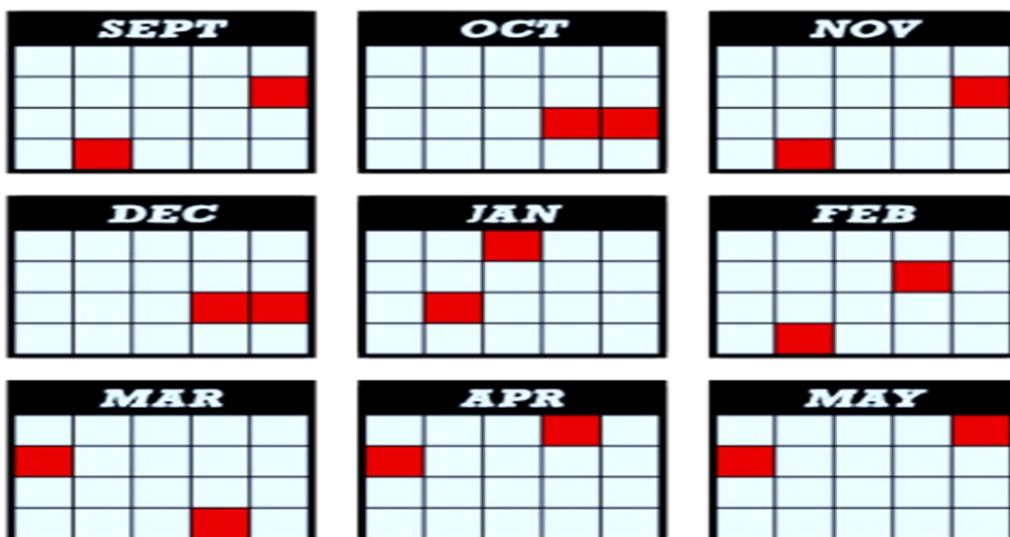

CALCULATIONS OF CHRONIC ABSENTEEISM

Students enrolled in more than one school are included in the report. Any student enrolled in school for at least 10 days must be included in the calculation. Chronic absenteeism includes any student absent 10% or more of the time that he/she was enrolled in any school. Any student who misses 50% or more of a school day is considered absent.

***2 Absences Per Month
x 9 Months of School
= Less Likely to Graduate
from High School***