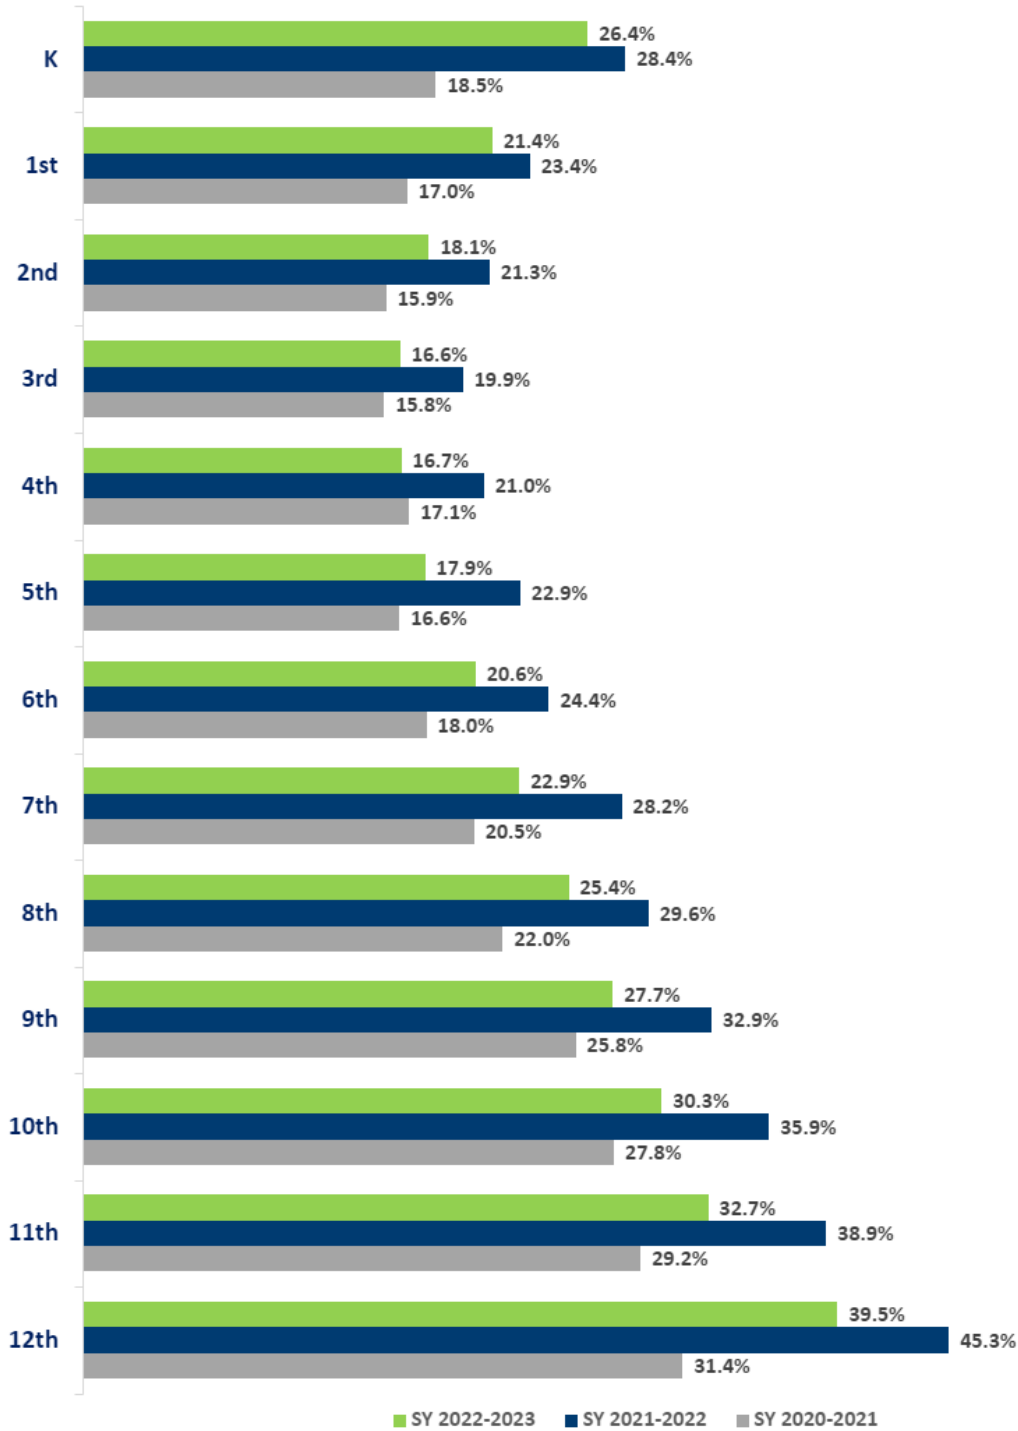

CHRONIC ABSENTEEISM RATES BY GRADE

In the figure below, the data displays chronic absenteeism rates of each grade (K-12th) for school years 2020-21, 2021-22, and 2022-23.