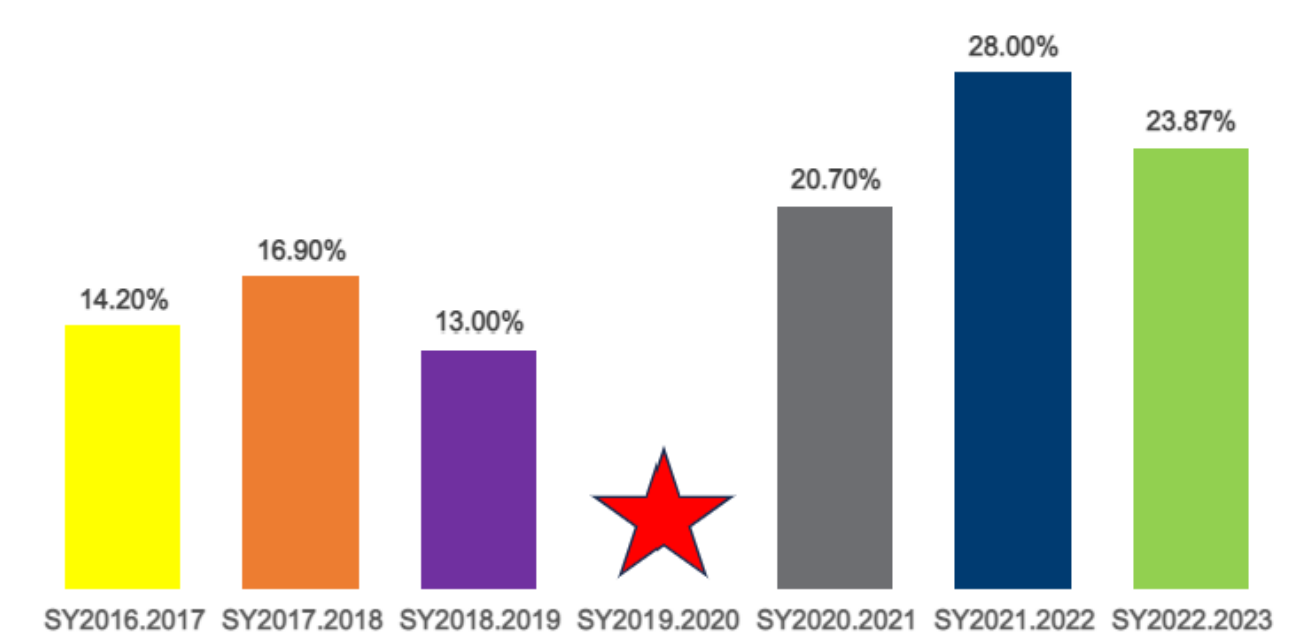

The State's Chronic Absenteeism Rate

The figure below represents the state's chronic absenteeism rates for the school years 2016-2017 to 2022-2023. The current rate of 23.87% shows a decrease from the previous school year by 4.13%.

STATE CHRONIC ABSENTEEISM RATES

Note: School Year 2019-2020 was the year of the COVID-19 Pandemic. Attendance was not recorded in the same manner as in the other school years.